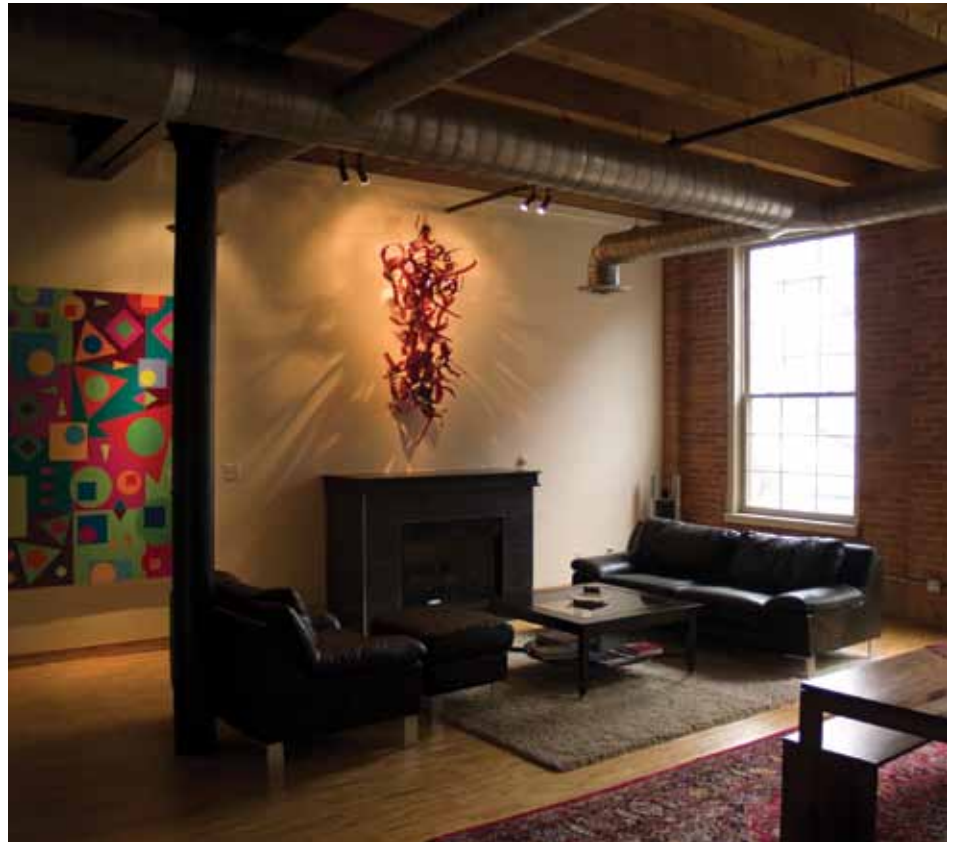

The Tempest

Detroit, Michigan

In early 2009 a private client commissioned April to conceptualize and create a one-of-a-kind site-specific hand-blown glass wall sculpture for his Detroit loft. April presented the client with 3 concepts based on his various interests, his lifestyle, environment, and budget. The client chose 'The Tempest' concept with copper ruby red colors and a mix of curling and straight shapes. The sculpture is comprised 2 parts that fit seamlessly together. It is mounted to the wall on 2 hand-made stainless steel posts.

contact

april wagner
epiphany studios ltd
770 orchard lake rd
pontiac mi usa 48341-2041
p. 248.745.3786
f. 248.745.3884
www.epiphanyglass.com
april@epiphanyglass.com

The Tempest measures 36" w x 20" d x 6'6" h

www.epiphanyglass.com