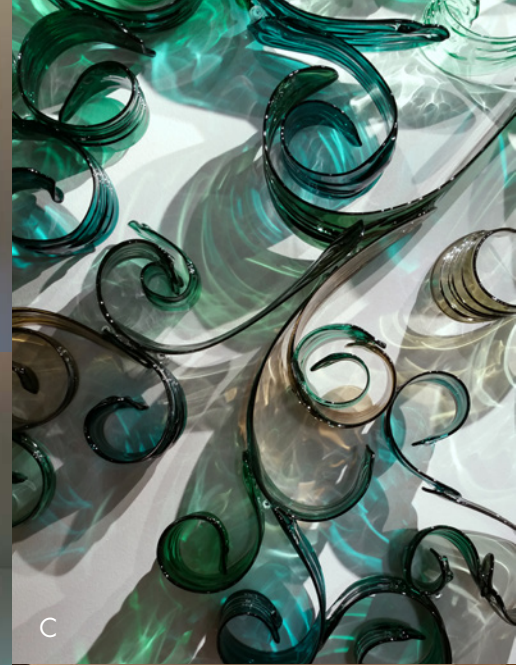

A

B

C

F

E

D

770 Orchard Lake Road
Pontiac, MI 48341

Call **248.745.3786**
for more information.

www.epiphanyglass.com

SCULPTURE DETAILS

Want to inspire your high value employees to be creative and communicate your commitment to quality to your vendors? There is no better way than to invest in unique, one-of-a-kind, handmade artwork.

Call us for more information **248-745-3786** about April’s custom sculpture.